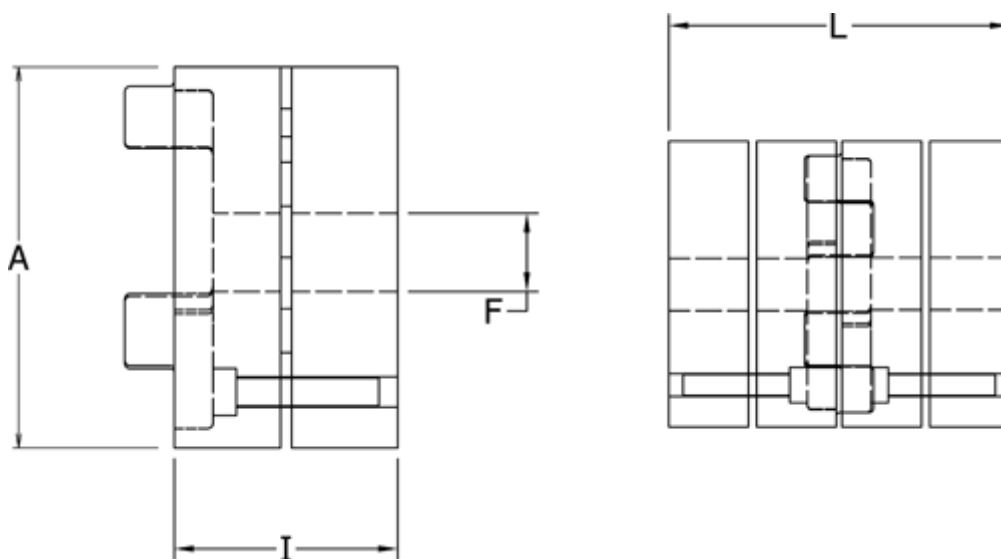

Article number: 3335014A010

Description: Conical Clamping Klonex ES14
ALU Aluminium, Bore 10H7 mm

Measures

A = 30
F = 10
I = 18.5
L = 50
t = M3